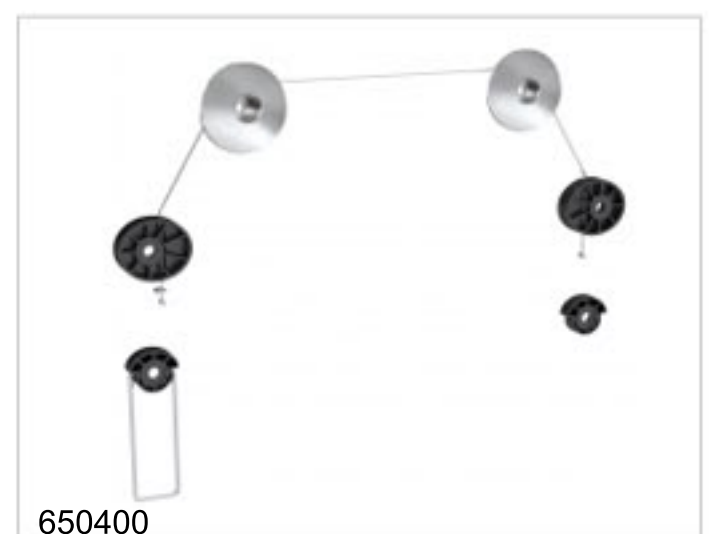

*Gear up for the Holiday Season –
Build up your Home Theater*

650400 Universal Flat Panel Bracket

650501 Splendid DVD Holder

equip® presents a comprehensive yet economic solution for you to setup your home theater. The equip® Universal Flat Panel Bracket offers an ultra-slim form and is compatible with flat screens up to 178cm / 70". It can be installed to solid brick, concrete block, and wooden stud walls.

The Splendid DVD Bracket is constructed of tempered glass and a durable aluminum holder, to hold AV components such as DVD player and set-top boxes. Its elegant design fits into your living room perfectly.

These wall mount brackets come with screw packs and graphical installation guide, making it easy to establish your personal cinema.

650400

Work well with: